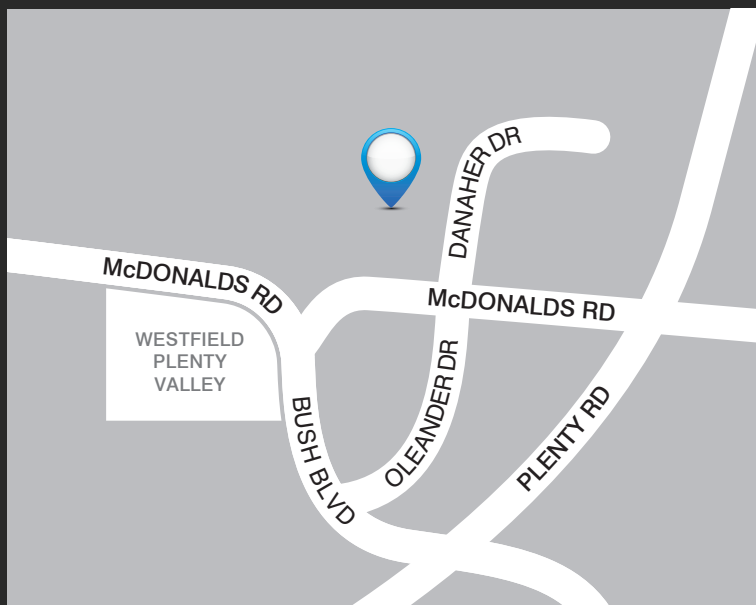

REGULAR TRADING HOURS**

Tues to Fri: 9:00am - 5:00pm

Sat: 10:00am - 1:00pm

PSWSCHOOLS

PSW_APPAREL

SHOP
ONLINE

RETAIL
STORE

FLEXIBLE
EXCHANGE
OPTIONS

LAYBY
AVAILABLE
ASK IN
STORE ***

*** No new lay-bys in January, Lay-bys require a 20% deposit, Lay-bys available in-store only. Extended lay-by for 'Back to School 2019' must be placed between Mon 5th Nov and Fri 21st Dec 2019. Lay-bys must be paid for and picked-up by Fri 25th Jan 2019.

** Store trading hours are subject to change, please refer to psw.com.au for all store trading hours, holiday trading and public holiday information, or call the customer service team on (03) 9768 0333.

* School Price Lists are subject to change throughout the year.